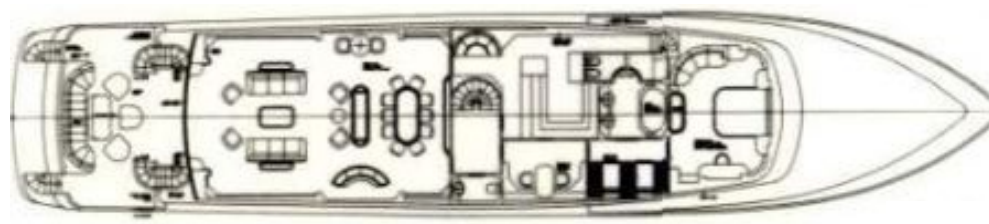

TENDERS

- Zodiac tender YL47ODL SHARC RIB white with 100 HP Yamaha

TOYS

- Jet ski Seadoo rotax 4-TEC with 260 HP
- Fly board with jetski control
- Inflatable water slide (Height 7m, Length 12m)
- Combi, children and slalom waterskis
- Wakeboard
- 3 x Seabobs
- 5 x Aqualung diving sets (rendez-vous diving only)
- 2 x Doughnuts
- Banana

VARIOUS

- Air conditioning
- Main Salon Table seats 10
- Bridge Deck Table seats 10
- Sun Deck Table seats 4

General Arrangement

Sun Deck

Upper Deck

Main Deck

Lower Deck