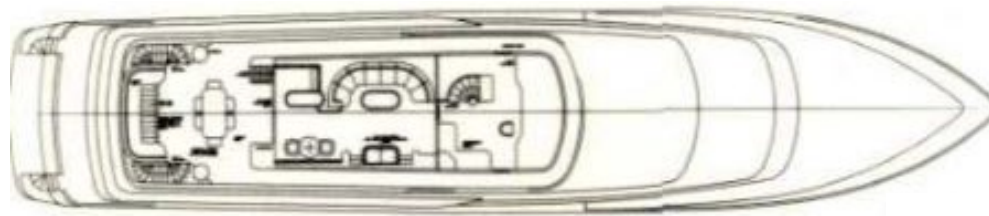

TENDERS

- Zodiac tender YL47ODL SHARC RIB white with 100 HP Yamaha

TOYS

- Jet ski Seadoo rotax 4-TEC with 260 HP
- Fly board with jetski control
- Inflatable water slide (Height 7m, Length 12m)
- Combi, children and slalom waterskis
- Wakeboard
- 3 x Seabobs
- 5 x Aqualung diving sets (rendez-vous diving only)
- 2 x Doughnuts
- Banana

VARIOUS

- Air conditioning
- Main Salon Table seats 10
- Bridge Deck Table seats 10
- Sun Deck Table seats 4

General Arrangement

Sun Deck

Upper Deck

Main Deck

Lower Deck