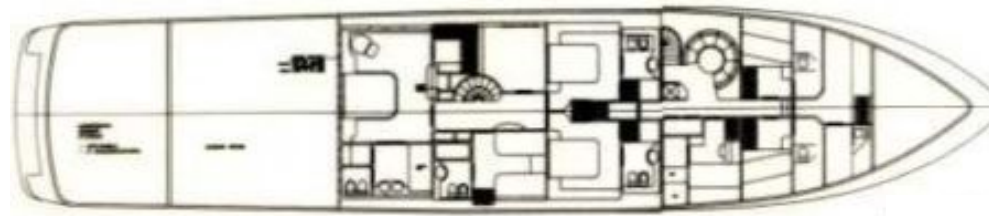

TENDERS

- Zodiac tender YL47ODL SHARC RIB white with 100 HP Yamaha

TOYS

- Jet ski Seadoo rotax 4-TEC with 260 HP
- Fly board with jetski control
- Inflatable water slide (Height 7m, Length 12m)
- Combi, children and slalom waterskis
- Wakeboard
- 3 x Seabobs
- 5 x Aqualung diving sets (rendez-vous diving only)
- 2 x Doughnuts
- Banana

VARIOUS

- Air conditioning
- Main Salon Table seats 10
- Bridge Deck Table seats 10
- Sun Deck Table seats 4

General Arrangement

Sun Deck

Upper Deck

Main Deck

Lower Deck